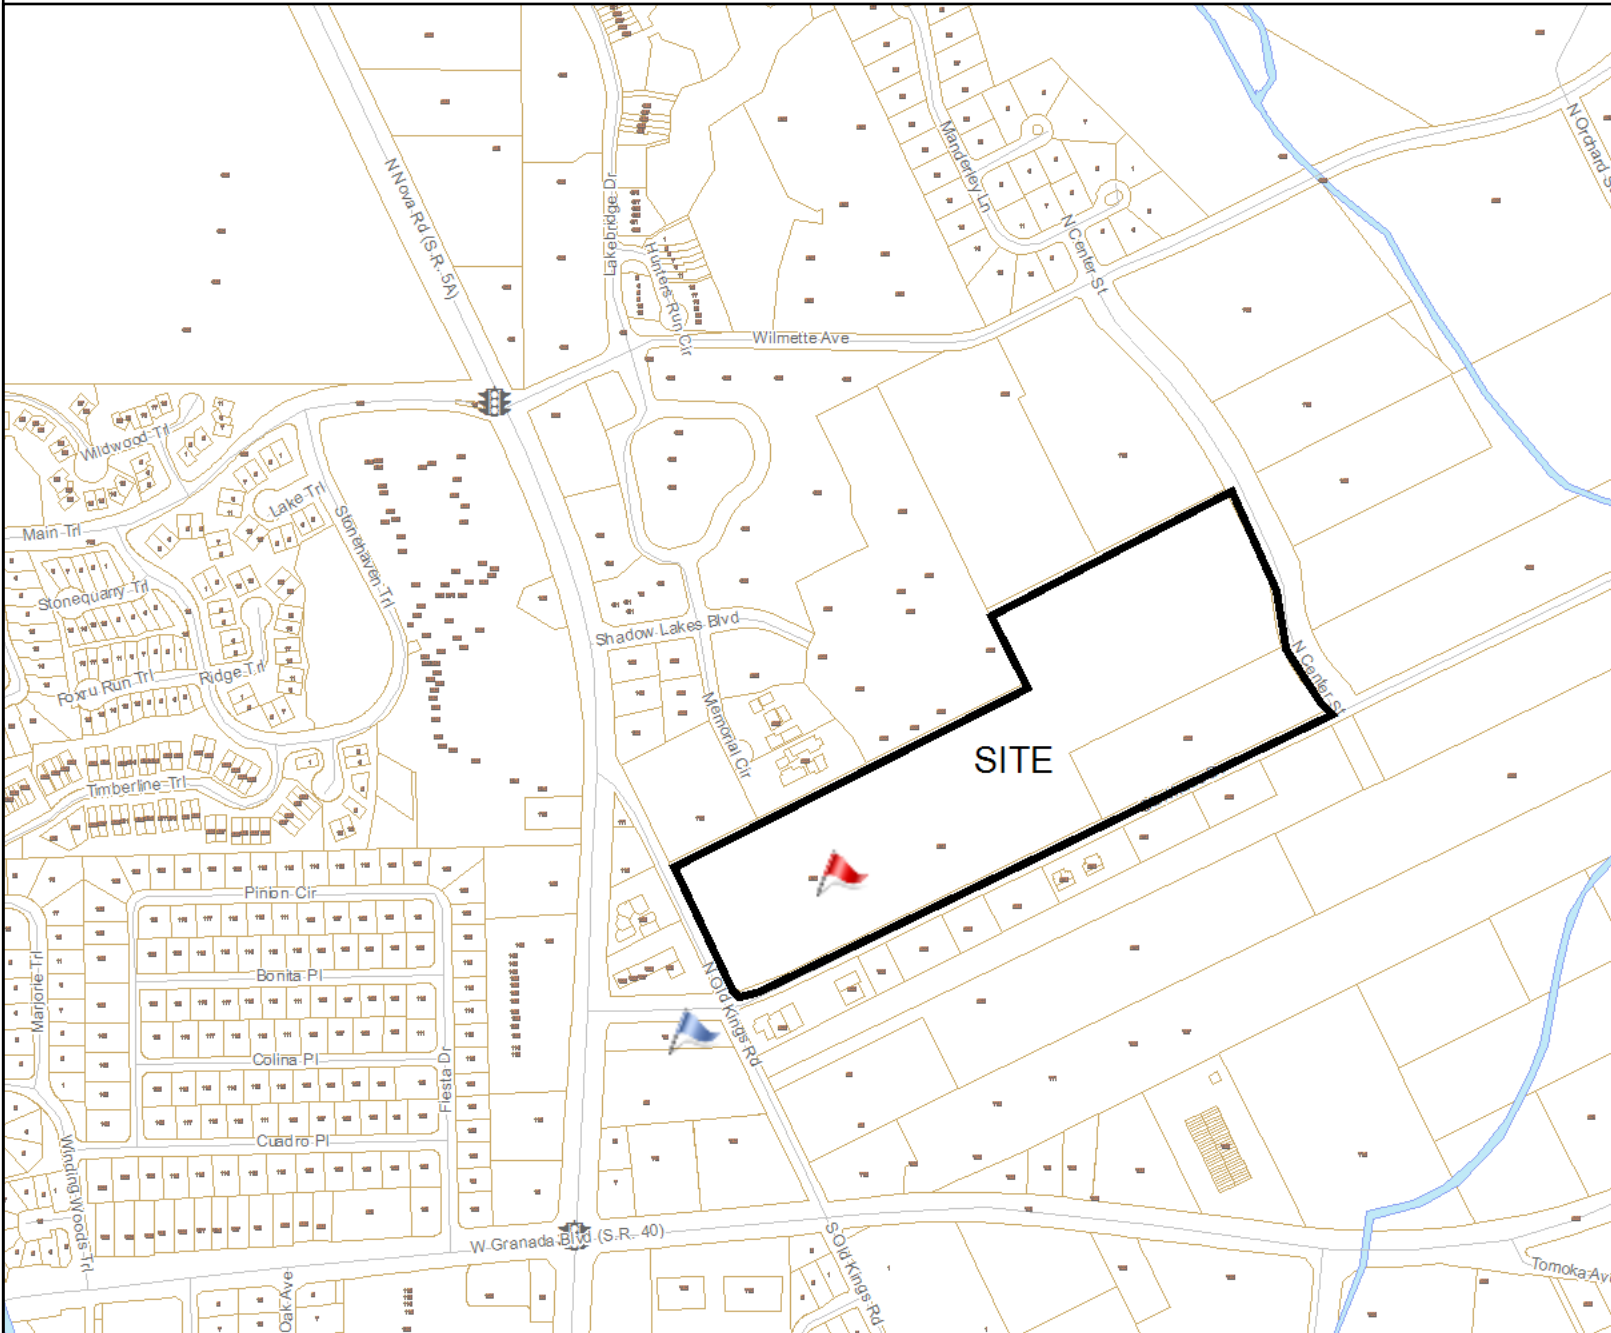

875 Sterthaus Drive location map

Address Points

 Traffic Signals

 Airport and Railroad

— AIRPORT

— RAILROAD

City Streets

— DIRT

— MAJOR

— PAVED

 Water Features

 Property Lines

599 ft

GIS data is provided on an "as is" basis. The accuracy or reliability of the data is not guaranteed or warranted in any way. The City of Ormond Beach specifically disclaims any warranty either expressed or implied, including, but not limited to, the implied warranties of merchantability and fitness for a particular use. The entire risk as to quality and performance of the data is with the end user. In no event will the City, its staff or it's representatives be liable for any direct, indirect, incidental, special, consequential, or other damages, including loss of profit, arising out of the use of this data even if the City has been advised of the possibility of such damages.