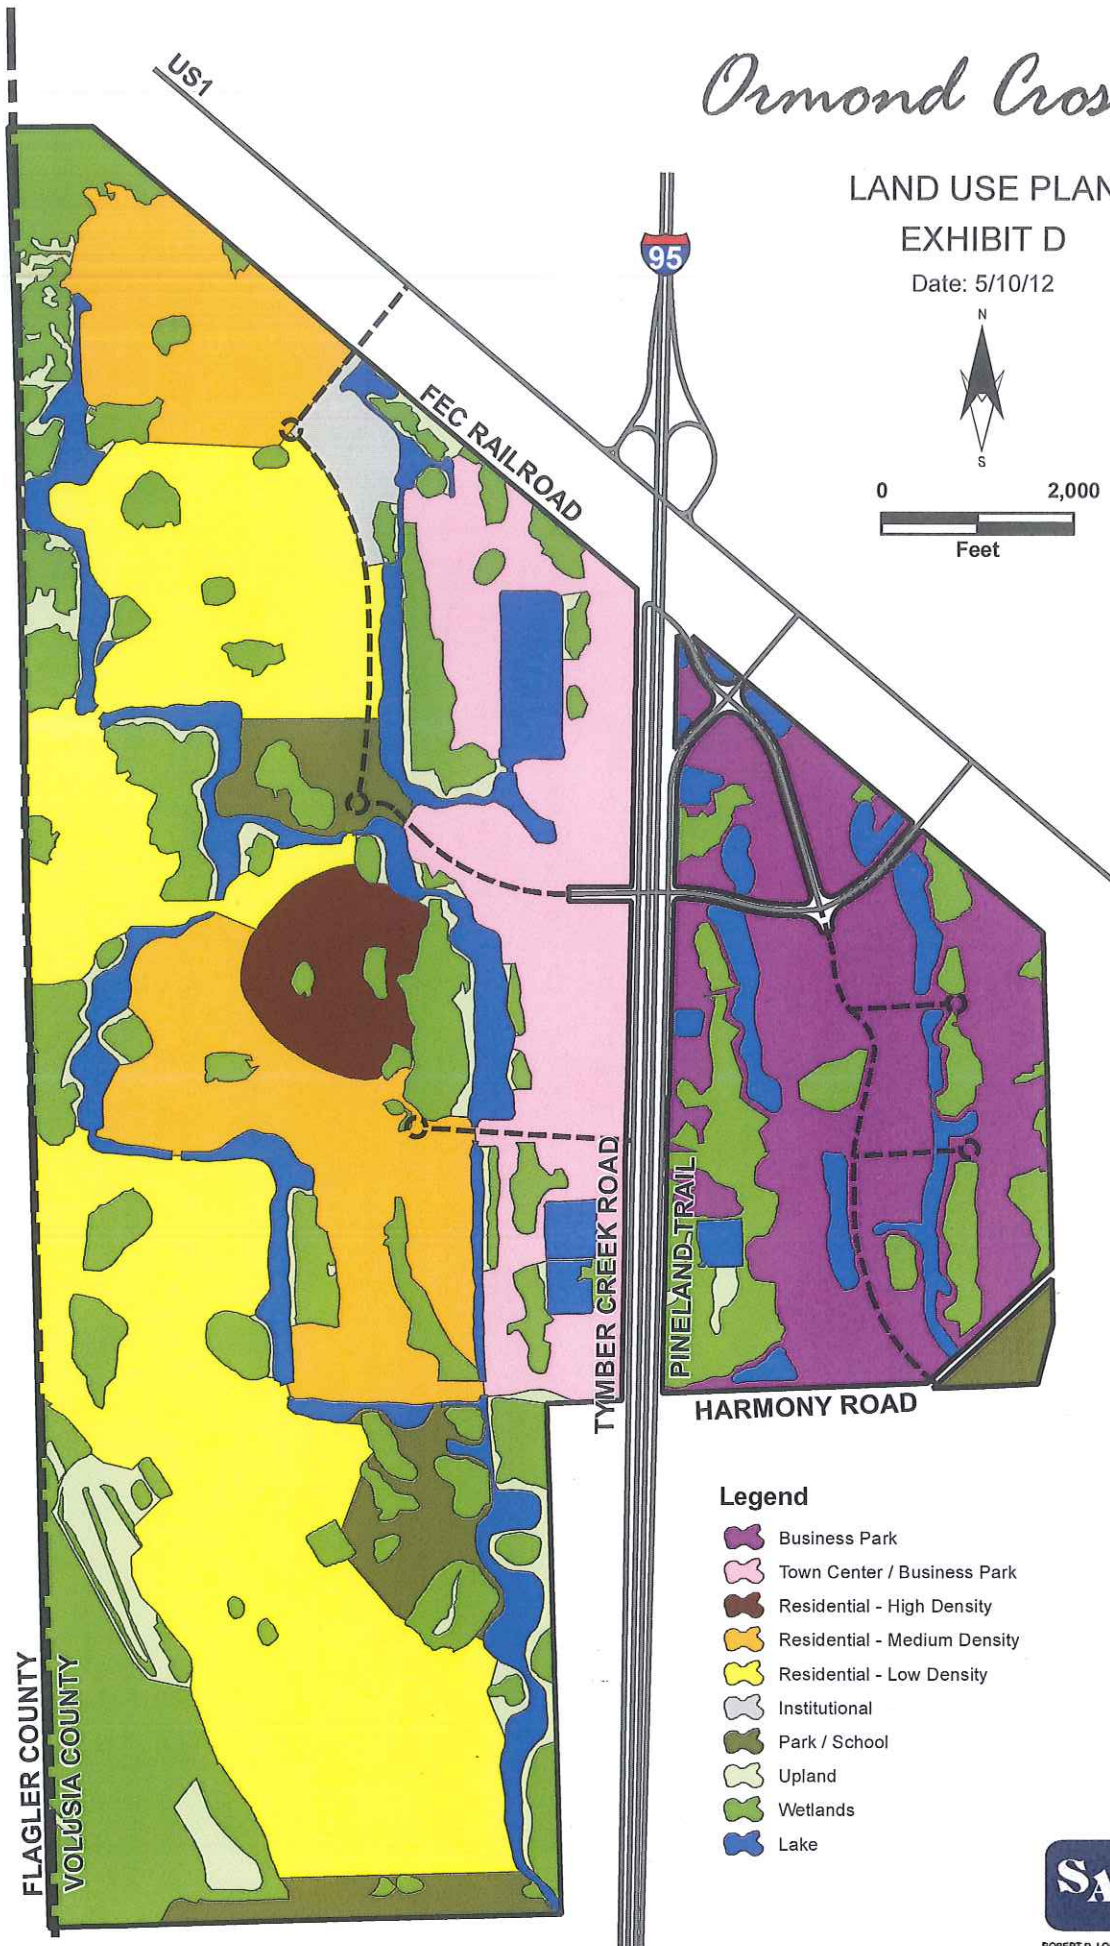

Ormond Crossings

LAND USE PLAN

EXHIBIT D

Date: 5/10/12

FLAGLER COUNTY
VOLUSIA COUNTY

Legend

- Business Park
- Town Center / Business Park
- Residential - High Density
- Residential - Medium Density
- Residential - Low Density
- Institutional
- Park / School
- Upland
- Wetlands
- Lake

ROBERT D. LONDEREE LAND PLANNER

roll
BOX 1077, WINDERMERE, FL 34786 (407) 874-4644
PLANNING AND DESIGN