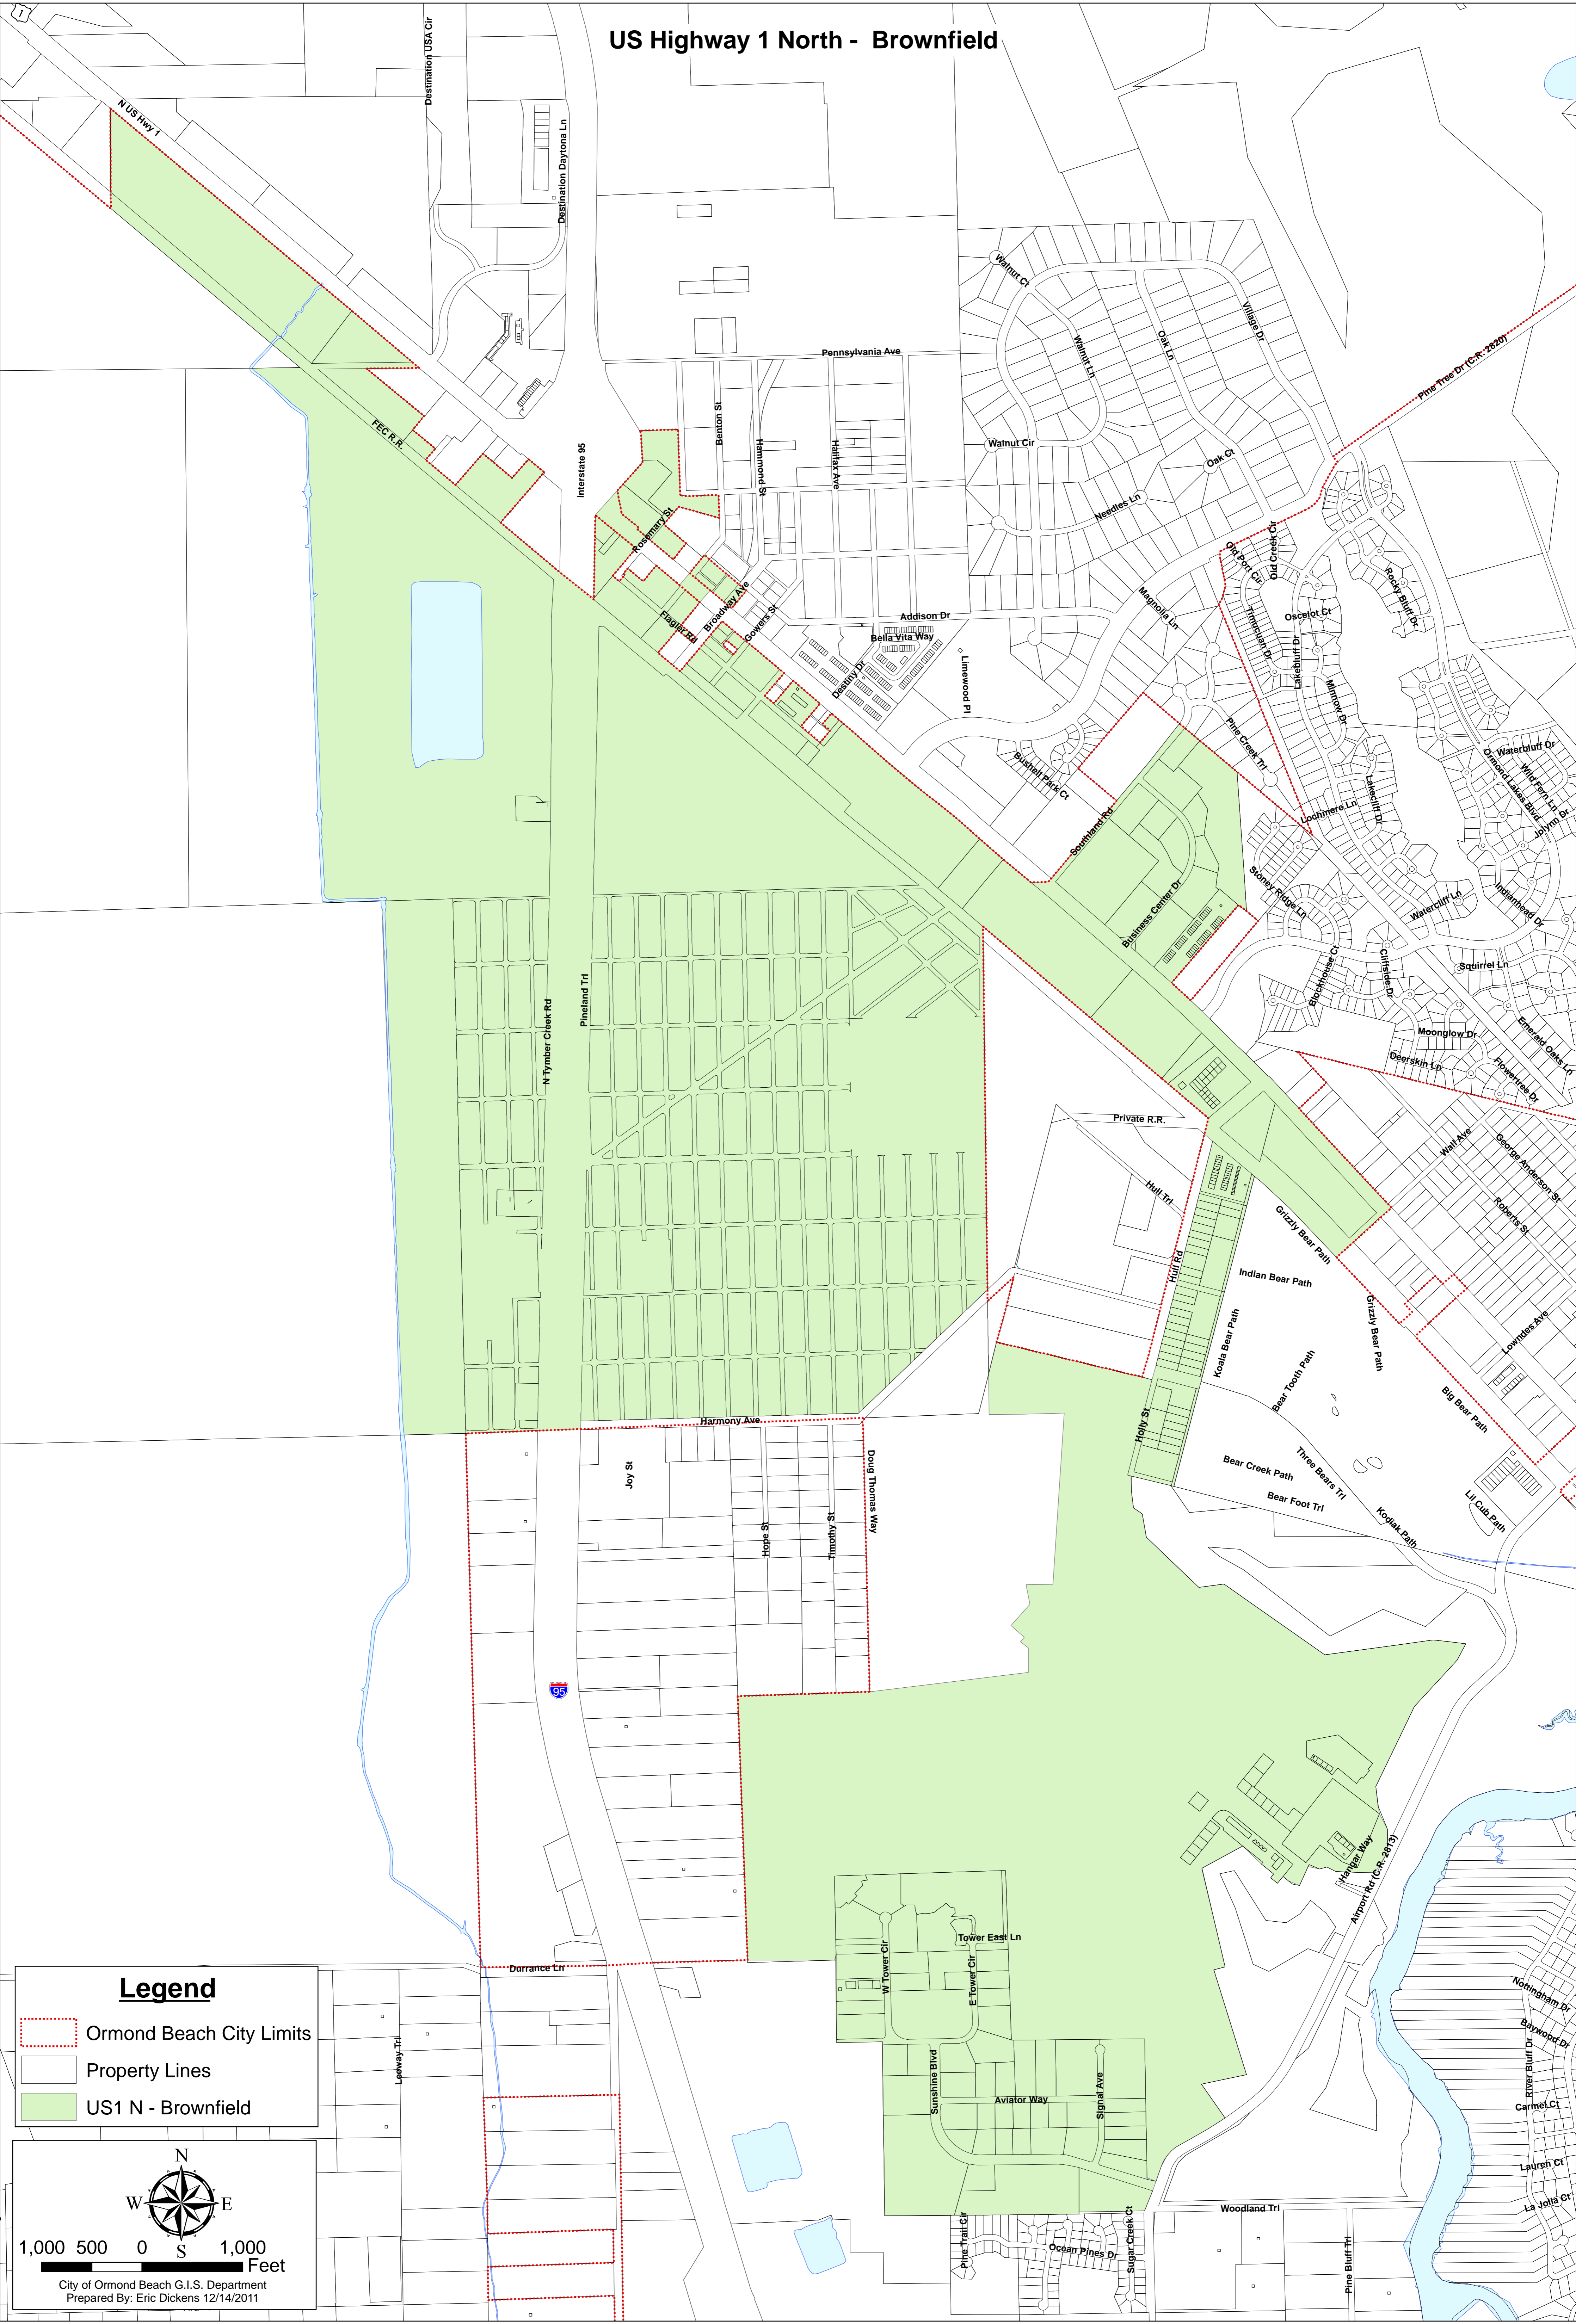

US Highway 1 North - Brownfield

Legend

- Ormond Beach City Limits
- Property Lines
- US1 N - Brownfield

1,000 500 0 500 1,000
Feet

City of Ormond Beach G.I.S. Department
Prepared By: Eric Dickens 12/14/2011