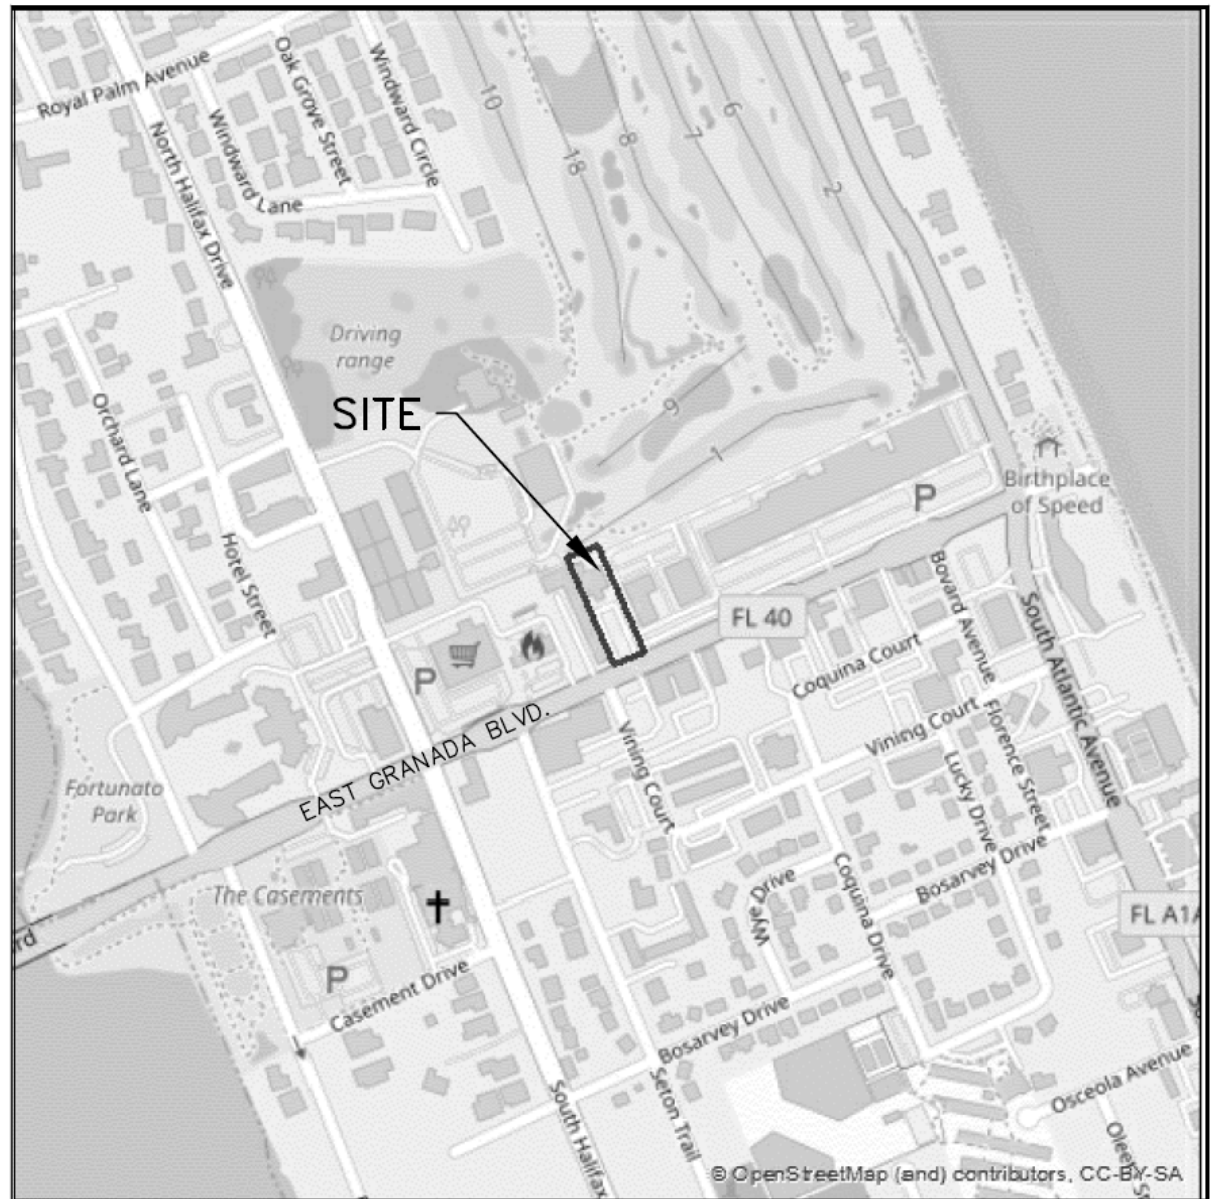

121 East 121 East Granada Boulevard

VICINITY MAP

SCALE: 1" = 500'