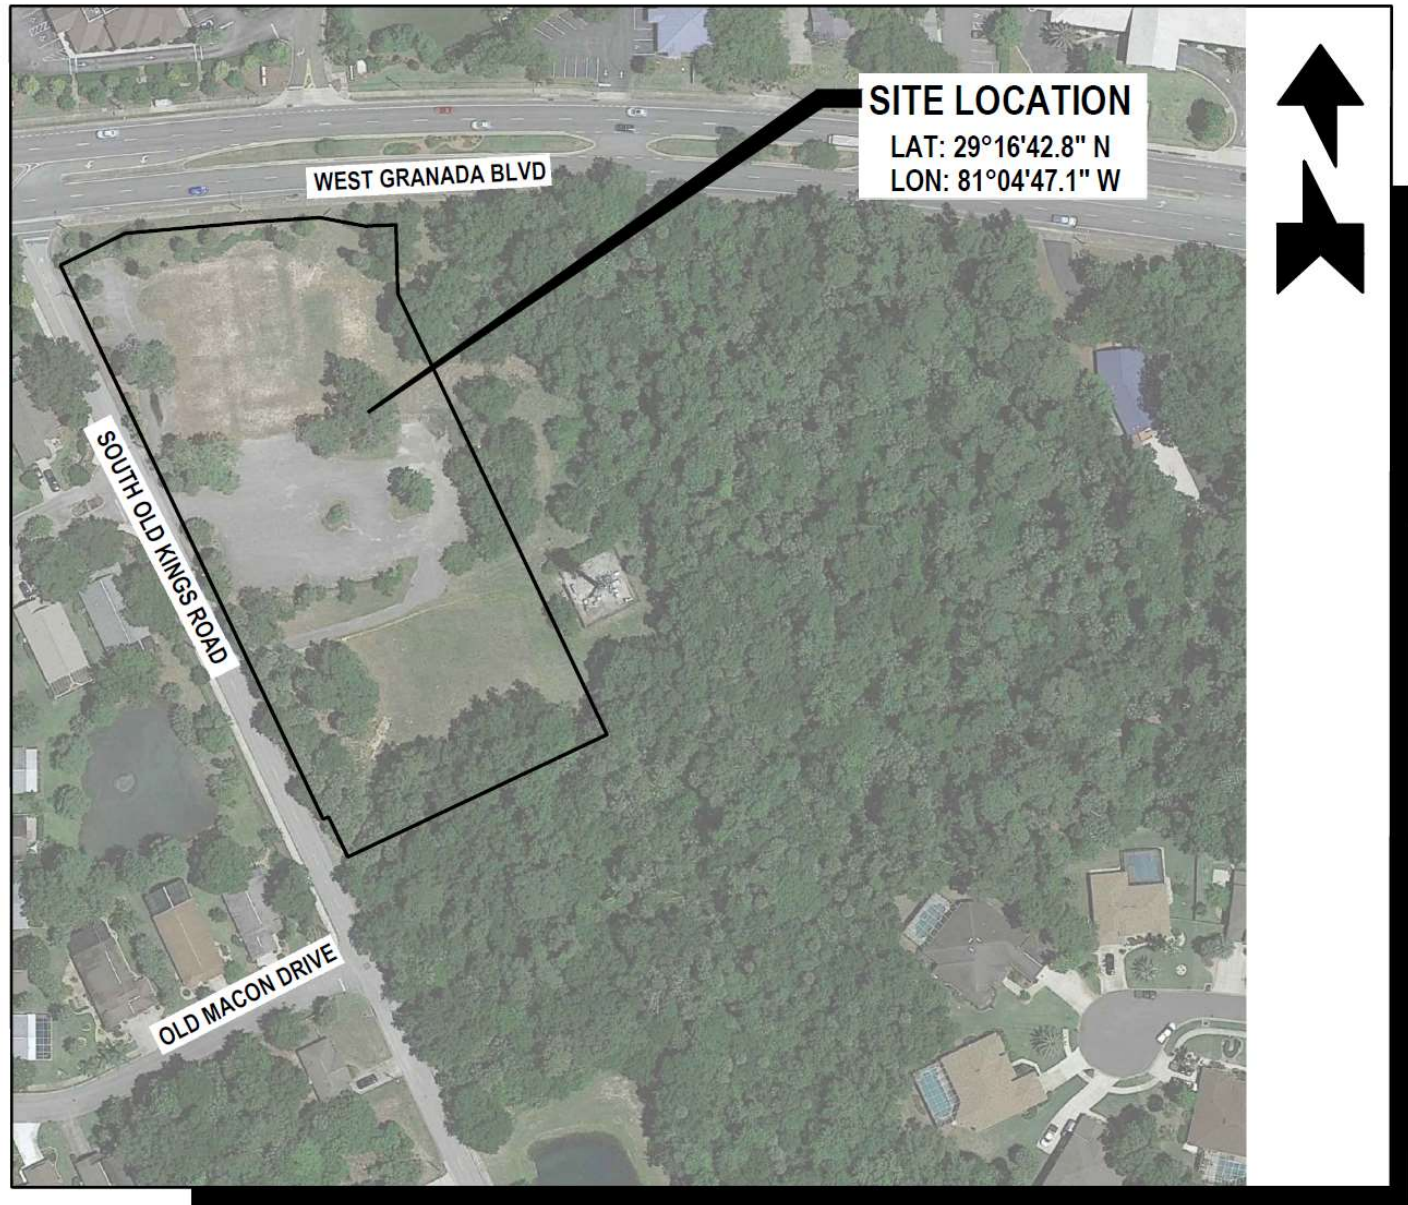

Ormond Central Unit 1 Self Storage

AERIAL MAP

SCALE: 1" = 150'