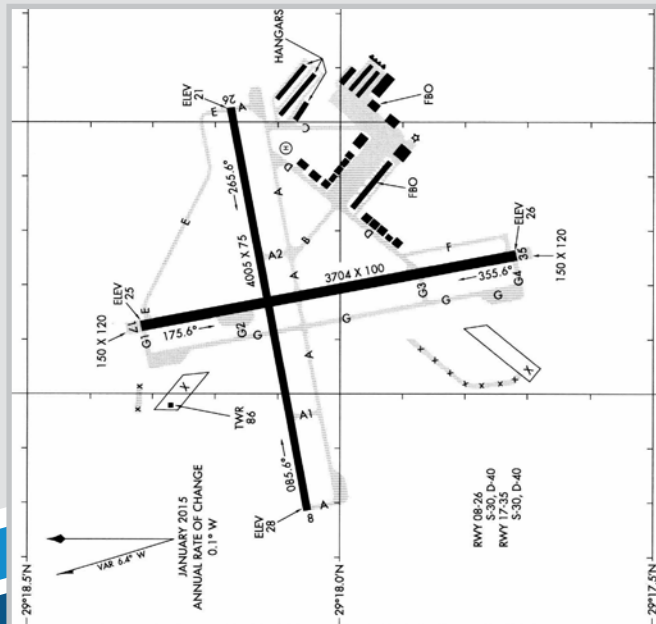

CITY OF ORMOND BEACH MUNICIPAL AIRPORT (OMN)

ORMOND BEACH, FLORIDA

The Ormond Beach Municipal Airport is a busy general aviation facility located between I-95 and U.S. 1 with easy access to the Greater Daytona Beach area, I-4, Orlando Metro Area, Jacksonville, Central Florida and beyond.

Approximately 170 aircraft are based at the airport with around 127,000 annual operations (takeoffs or landings). The airport is owned and operated by the City of Ormond Beach, and is designated by the Federal Aviation Administration as a publicly owned, public-use general aviation facility, and by the National Plan of Integrated Airport Systems as a General Aviation (GA) Transport Type (TR) Airport.

FUTURE DEVELOPMENT TO INCLUDE:

- Expansion of the primary runway.
- Provide service for corporate jets.
- Perimeter and access roads.
- Development opportunities.

ON-SITE SERVICES INCLUDE:

- Aviation management.
- Aircraft sales and rentals.
- Flight support.
- Flight training.
- Aircraft maintenance and restoration.
- Air taxi and charter services.
- Direct access to taxiway system and heliport.
- Economic development incentives may be available for qualified development projects.