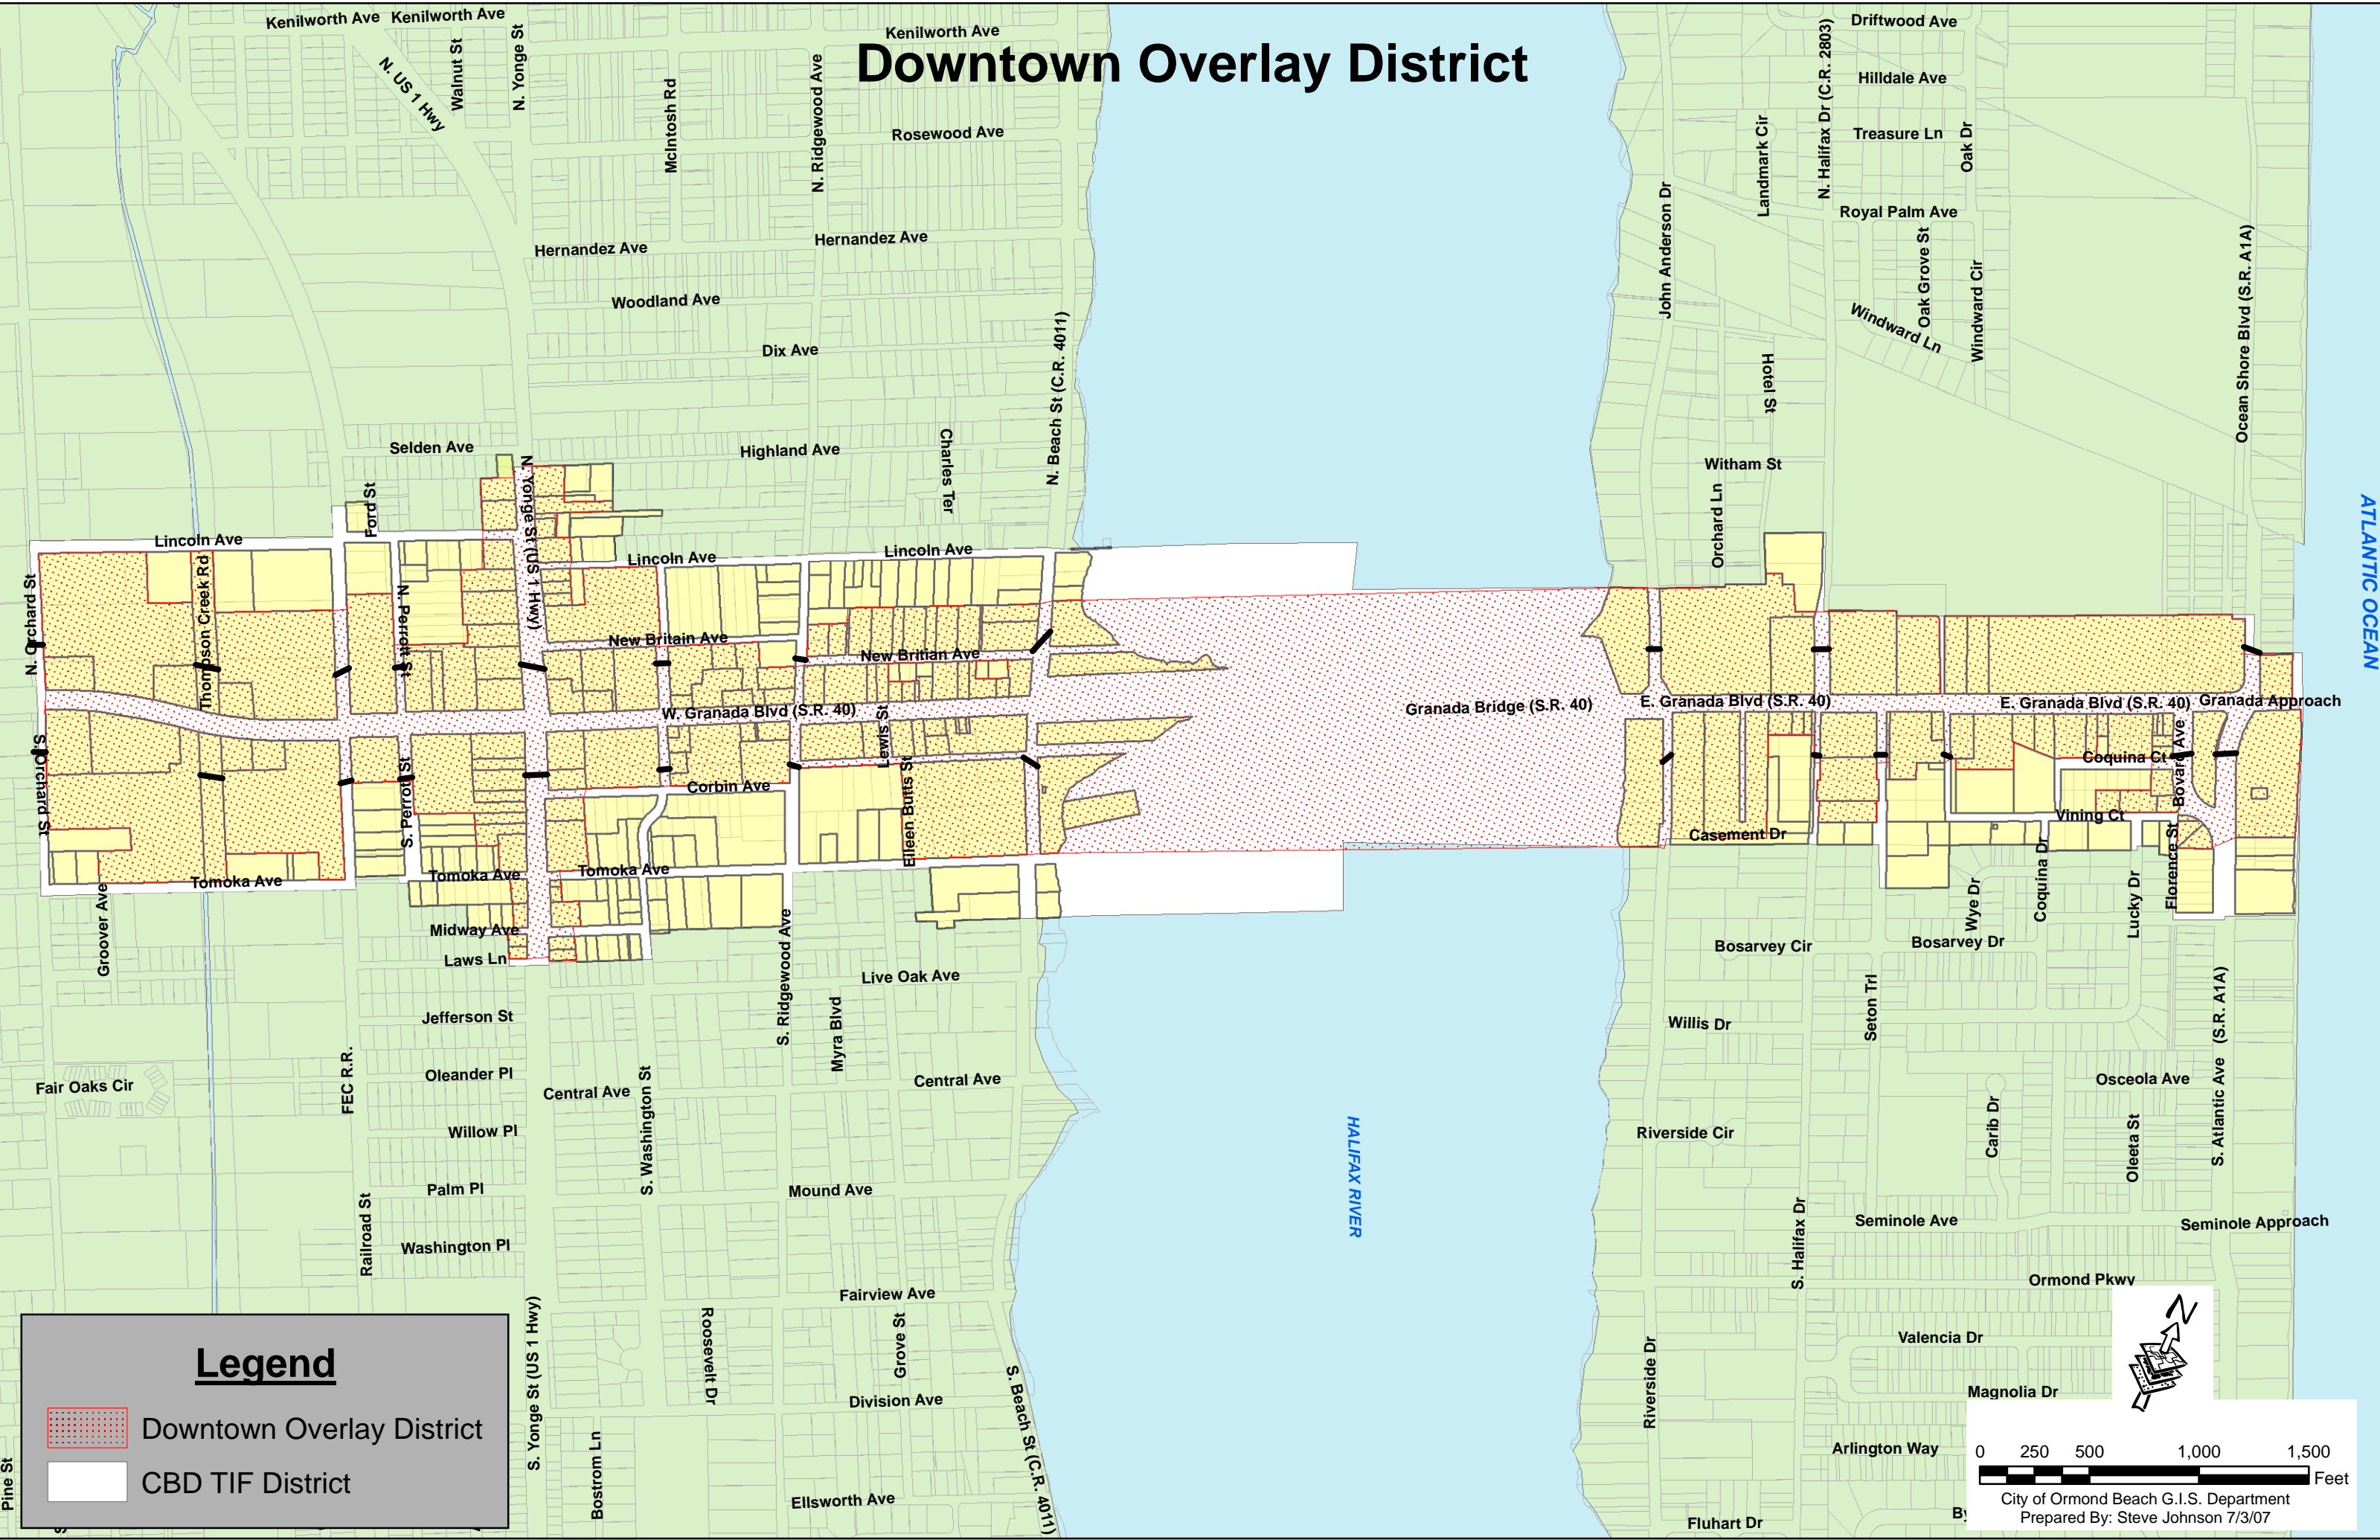

# Downtown Overlay District

**Legend**

-  Downtown Overlay District
-  CBD TIF District

0 250 500 1,000 1,500 Feet

City of Ormond Beach G.I.S. Department  
Prepared By: Steve Johnson 7/3/07